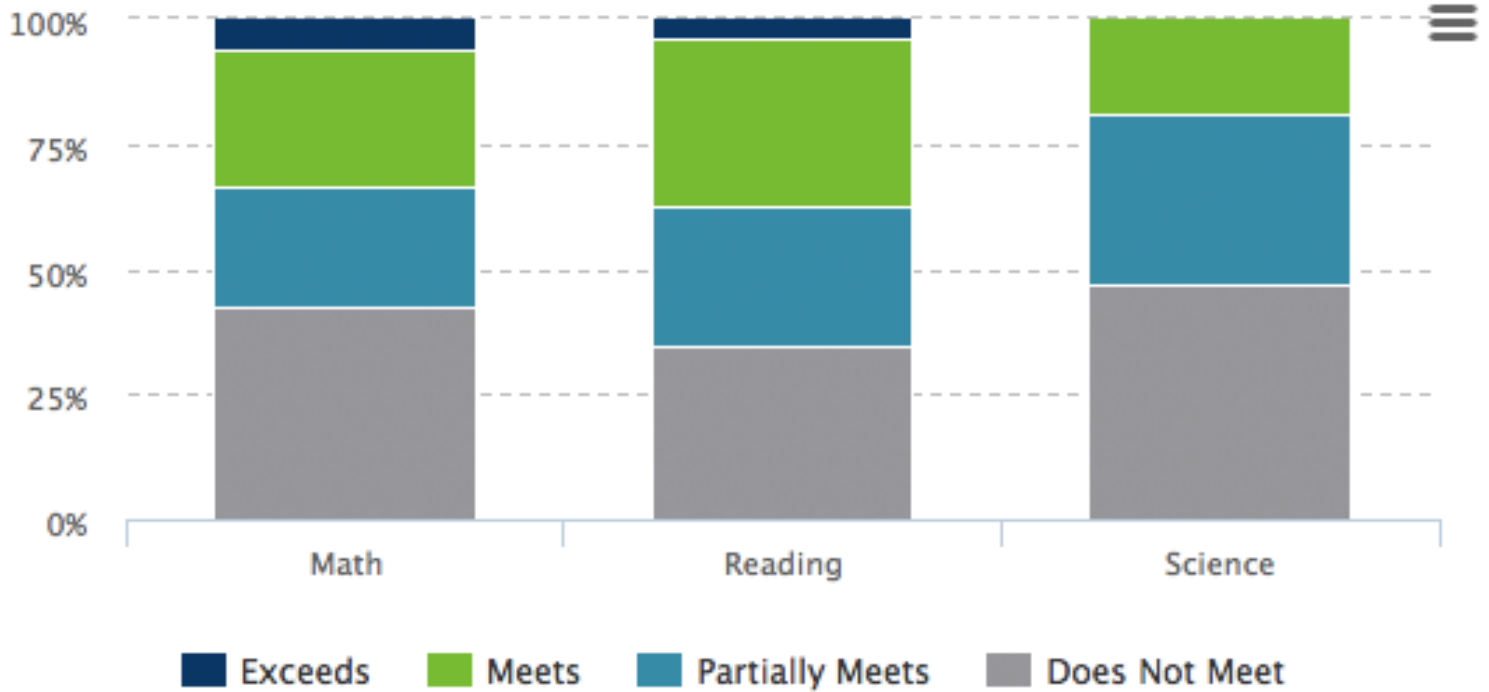

2018 Student Achievement Level

| Subject | | Exceeds | Meets | Partially Meets | Does Not Meet |
|----------------|---------|---------|-------|-----------------|---------------|
| Math | Count | 10 | 45 | 39 | 70 |
| | Percent | 6.1% | 27.4% | 23.8% | 42.7% |
| Reading | Count | 6 | 55 | 46 | 57 |
| | Percent | 3.7% | 33.5% | 28.0% | 34.8% |
| Science | Count | 0 | 9 | 16 | 22 |
| | Percent | 0.0% | 19.1% | 34.0% | 46.8% |